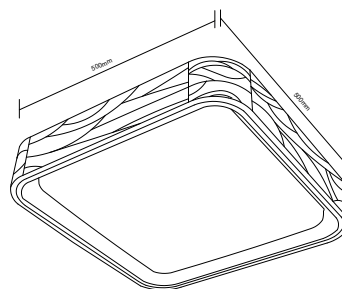

PRO	CRI ≥ 80	
IP20	3 Years	L°
AC85-265V 50/60Hz		30,000h

Model:	Ninefea
Format:	Square
Location:	Interior
Wattage:	36W
Materials:	Aluminium
Led Color:	3000K / 4000K / 6500K
Product Dimension:	500*500mm
IP Code:	20
Fixation:	Surface
CRI :	80
Lumen Output:	3600LM
Frequency:	50/60 Hz
Beam Angle:	L°

DIMENSION DRAW

INDOOR